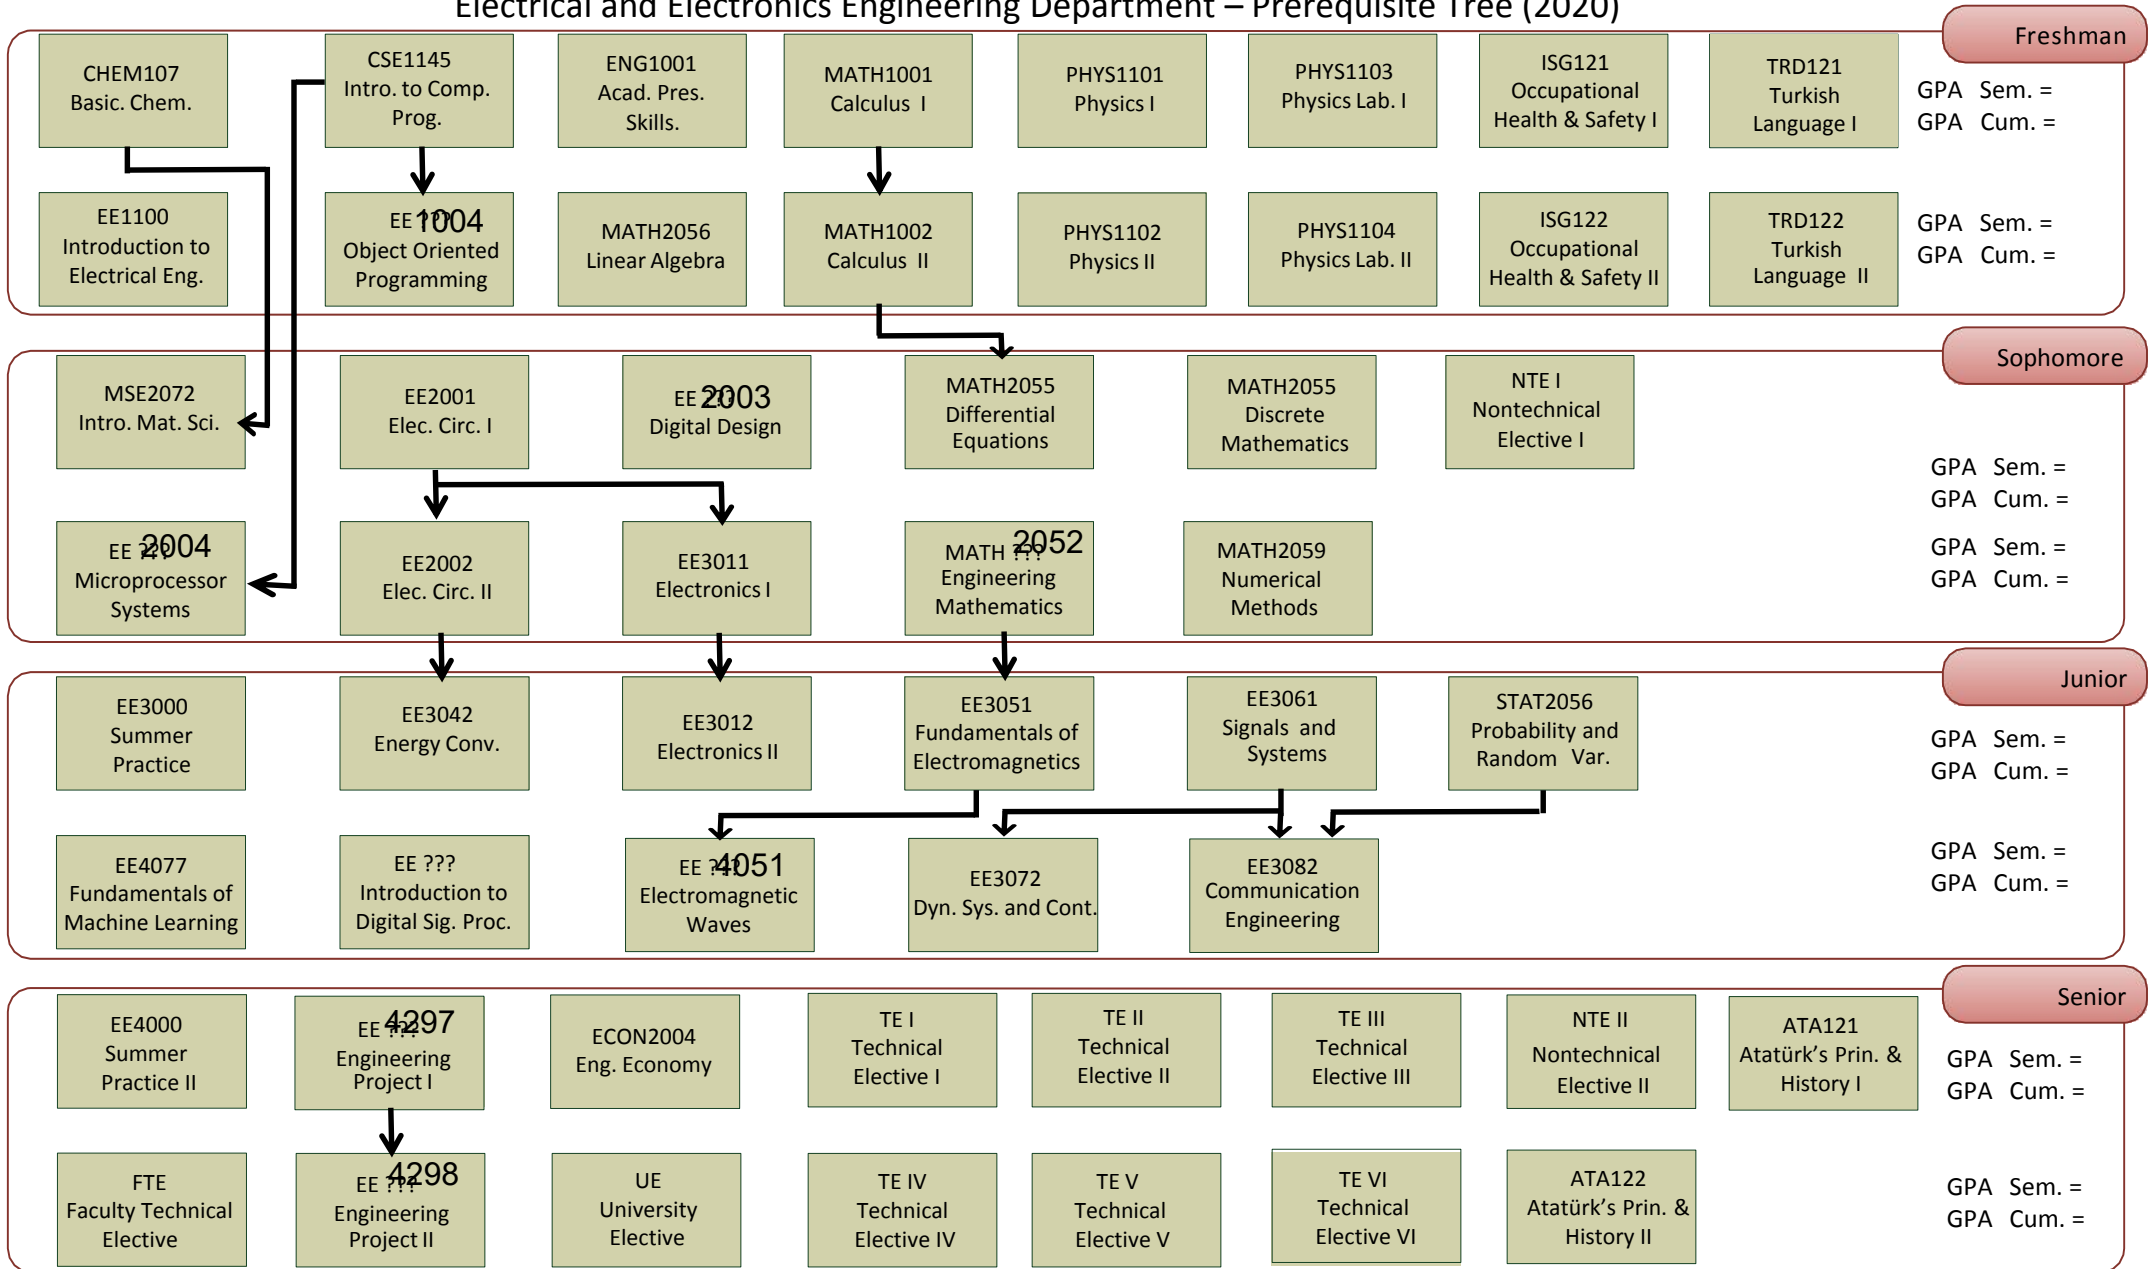

Marmara University – Faculty of Engineering

Electrical and Electronics Engineering Department – Prerequisite Tree (2020)

Prerequisite Signs

- Prerequisite-FD applicable:
- Prerequisite-FD not-applicable:
- Co-requisite: